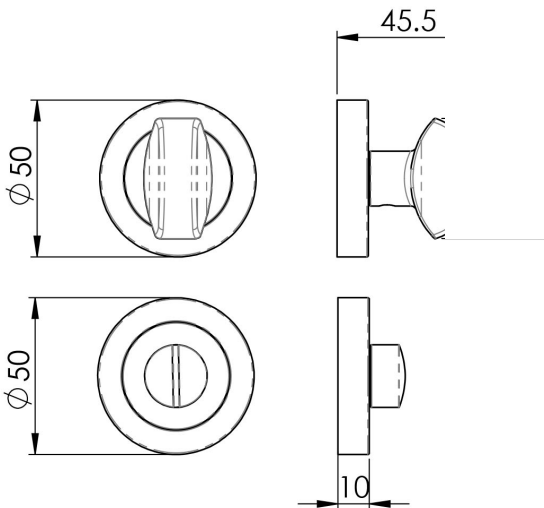

### AQ12 Range

Chunky turn and release on a concealed fix 2 part screw on round rose c/w 4.9mm spindle to fit standard bathroom locks. Comes with a 10 year mechanical guarantee and is suitable for domestic and commercial use.