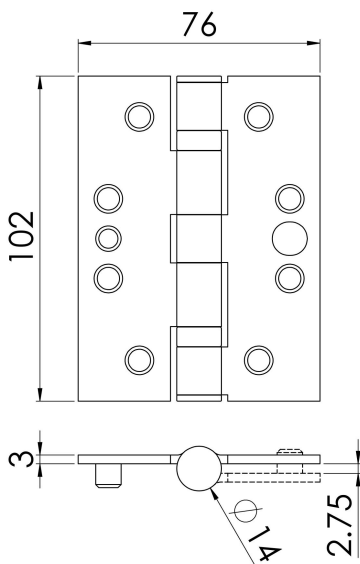

# Enduro Grade 13 Ball Bearing Security Hinge

HIN1433SEC

Ball Bearing Security Hinge. Square or Radius options. (Max Load 120kg) A Robust hinge where security is paramount. This hinge has an additional device from a normal hinge in the form of a security peg on one leaf that locks into a recess in the other leaf when the door is closed.