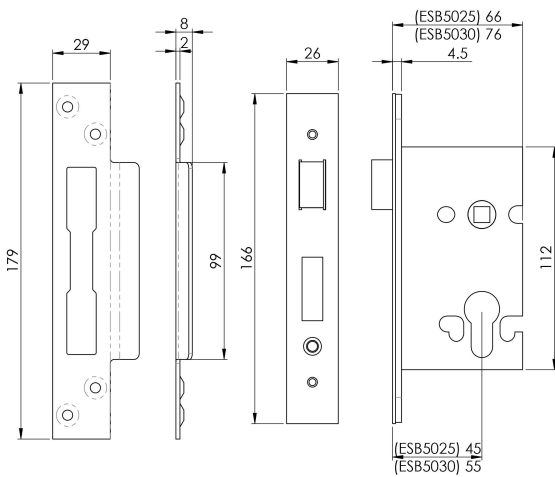

Easi T Euro Profile BS Cylinder and Turn Sashlock

ESB50/CT

Euro Profile BS Cylinder and Turn Sashlock - Complete Set. BS Sashlock 64mm or 76mm. The Latchbolt has the Easi-T reverse function to save undoing the case so it can be reversed in seconds. British Standard BS8621 Rated Sashlock used as a matter of course by the national house builders.