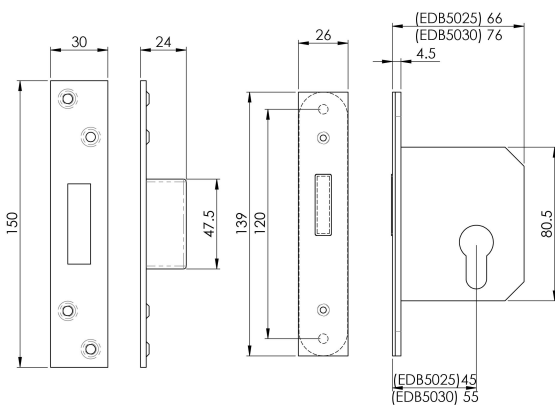

# Euro Profile BS Cylinder and Turn Deadlock

EDB5025

Euro Profile BS Cylinder and Turn Deadlock - Complete Set with Double Cylinder and Security Escutcheon. BS Deadlock 64mm. British Standard BS8621 Rated Dead Lock used as a matter of course by the national house builders. This lock provides a high degree of security and carries a 25 year mechanical guarantee.