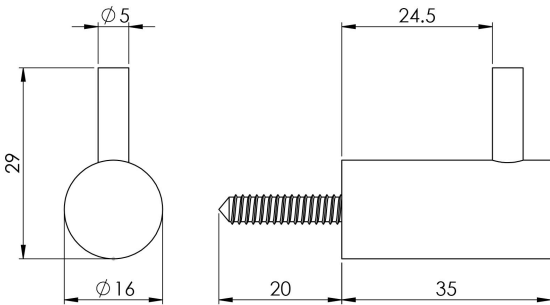

Steelworx Concealed Fix Coat Hook

HCH1017

A modernistic looking coat hook with an upright stem embedded in a cylindrical tube housing a concealed fix. Self tapping fixing. Part of the Steelworx Stainless steel range offering a flawless finish. Fire door rated.