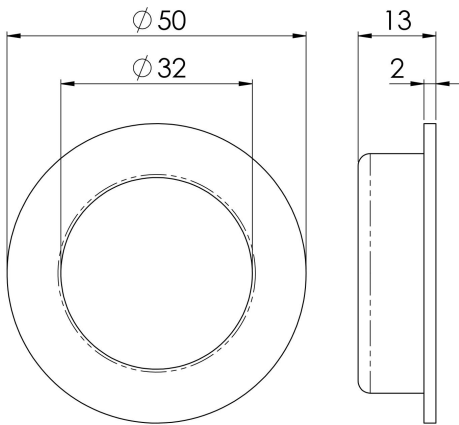

## Small Circular Flush Pull

FPH1002

48mm Dia. A circular shaped low profile flush pull which is used mainly on sliding doors. The main cup is recessed back into the door to leave a flush appearance. For use on doors, wardrobes or cupboards.