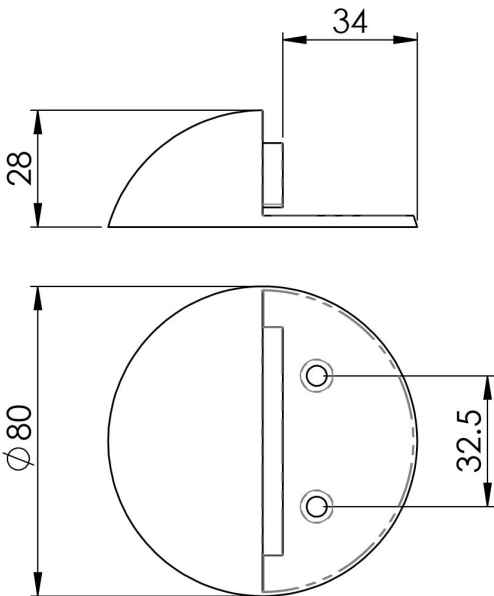

Floor Mounted Door Stop - Shielded (Large)

DSF1031

Large shielded half moon shaped door stop with a substantial rubber buffer to protect doors. Small version available. Part of the Steelworx Stainless Steel range. Comes with a 10 year mechanical guarantee.