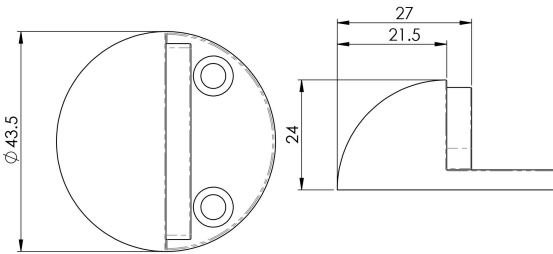

Floor Mounted Door Stop - Shielded (Small)

DSF1032

Small shielded half moon shaped door stop with a substantial rubber buffer to protect doors. Large version available. Part of the Steelworx Stainless Steel range. Comes with a 10 year mechanical guarantee.