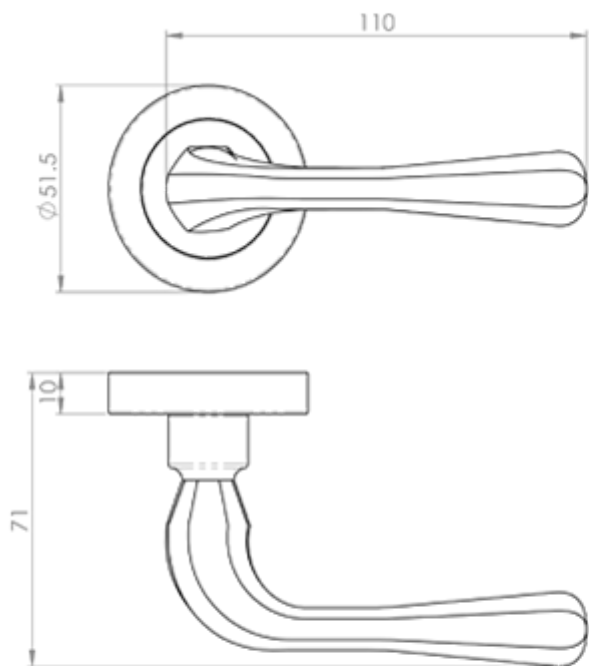

Astro Lever on Round Rose in Satin Nickel

Product Images

Description

Lever on concealed fix 2 part screw on round rose. A smooth round bar lever which expands to a rotund end making this handle very easy to grasp. The

Technical Details

 CARLISLE BRASS

AQ1

This drawing is the property of Carlisle Brass Limited, all design rights reserved

Specification

Additional Information

Short Description	Astro Lever on Rose
SKU	AQ1SN
Barcode	5050245166257
Brands	Manital
Finishes	Satin Nickel
Sizes	50mm Rose Dia.
Features	Screw on Rose
Technical	4,26
Line Drawings	AQ1.PDF
Unit of Sale	Pair