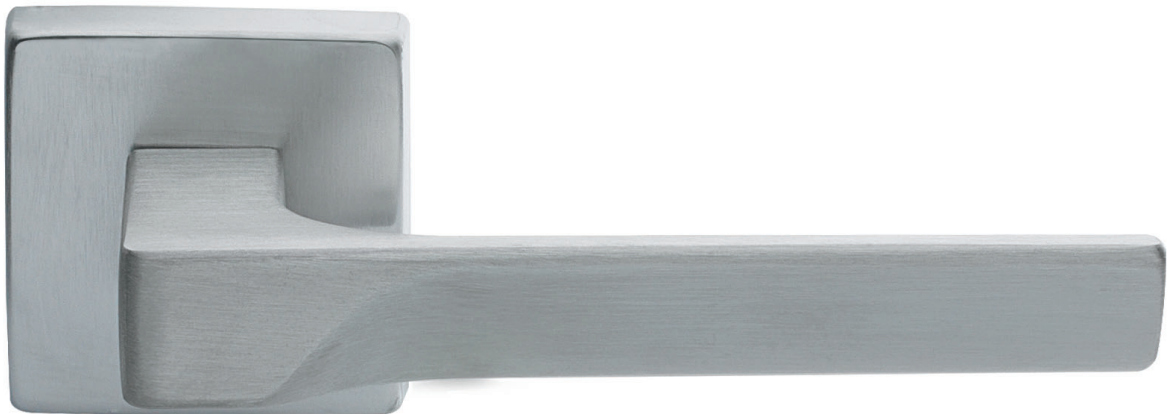

Flash Lever on Square Rose Satin Chrome

Product Images

Description

Lever on concealed fix square rose. A flat bar lever initially retaining its square appearance emanating from the stem then delicately forming to a thinner angular blade. The angle of the lever is so ergonomic the hand and thumb conform naturally to provide a comfortable and assured grip. Comes with a 10 year guarantee and is fire door rated. Suitable for domestic and commercial use. Available in different finishes.

[Click here for care instructions](#)

Technical Details

© CARLISLE BRASS

FH5

This drawing is the property of Carlisle Brass Limited, all design rights reserved

Specification

Additional Information

Short Description	Flash Lever on Square Rose
SKU	FH5SC
Barcode	5050245166332
Brands	Manital
Finishes	Satin Chrome
Options	Square Rose
Sizes	51mm Rose Dia.
Features	Screw on Rose
Technical	4
Line Drawings	FH5.pdf
Unit of Sale	Pair