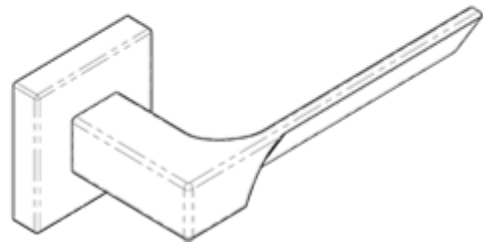

Flash Lever on Square Rose Satin Chrome

Product Images

Description

Lever on concealed fix square rose. A flat bar lever initially retaining its square appearance emanating from the stem then delicately forming to a thinner angular blade. The angle of the lever is so ergonomic the hand and thumb conform naturally to provide a comfortable and assured grip. Comes with a 10 year guarantee and is fire door rated. Suitable for domestic and commercial use. Available in different finishes.

[Click here for care instructions](#)

Technical Details

© CARLISLE BRASS

FH5

This drawing is the property of Carlisle Brass Limited, all design rights reserved

Specification

Additional Information

Short Description	Flash Lever on Square Rose
SKU	FH5SC
Barcode	5050245166332
Brands	Manital
Finishes	Satin Chrome
Options	Square Rose
Sizes	51mm Rose Dia.
Features	Screw on Rose
Technical	4
Line Drawings	FH5.pdf
Unit of Sale	Pair