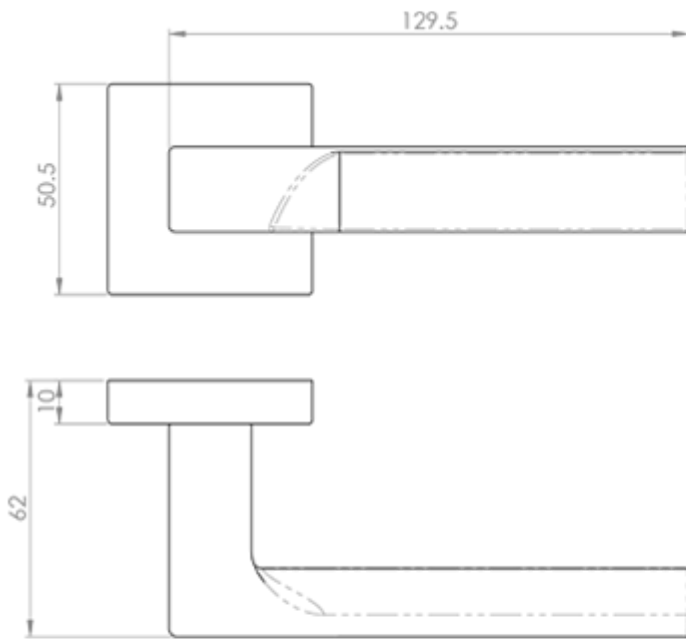

Flash Lever on Square Rose Satin Chrome

Product Images

Description

Lever on concealed fix square rose. A flat bar lever initially retaining its square appearance emanating from the stem then delicately forming to a thinner angular blade. The angle of the lever is so ergonomic the hand and thumb conform naturally to provide a comfortable and assured grip. Comes with a 10 year guarantee and is fire door rated. Suitable for domestic and commercial use. Available in different finishes.

[Click here for care instructions](#)

Technical Details

© CARLISLE BRASS

FH5

This drawing is the property of Carlisle Brass Limited, all design rights reserved

Specification

Additional Information

Short Description	Flash Lever on Square Rose
SKU	FH5SC
Barcode	5050245166332
Brands	Manital
Finishes	Satin Chrome
Options	Square Rose
Sizes	51mm Rose Dia.
Features	Screw on Rose
Technical	4
Line Drawings	FH5.pdf
Unit of Sale	Pair