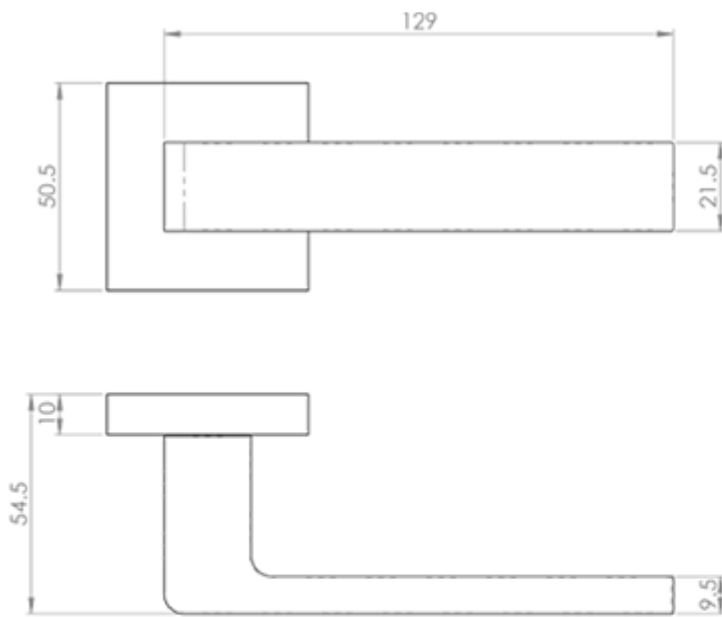

for the modern home or office. Comes with a 10 year mechanical guarantee and is suitable for domestic and commercial use.

[Click here for care instructions](#)

Technical Details

© CARLISLE BRASS

TC5

This drawing is the property of Carlisle Brass Limited, all design rights reserved

Specification