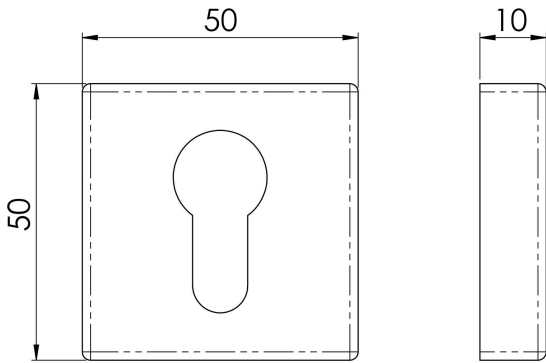

Square Escutcheon

QE00 RANGE

Square Escutcheon, press on rose. Euro or Standard keyprofile options.

Manital exclusive to
CARLISLE BRASS

+44 1228 511030
Carlisle Brass Ltd, Parkhouse Road, Carlisle, CA3 0JU
enquiries@carlislebrass.com
www.carlislebrass.com