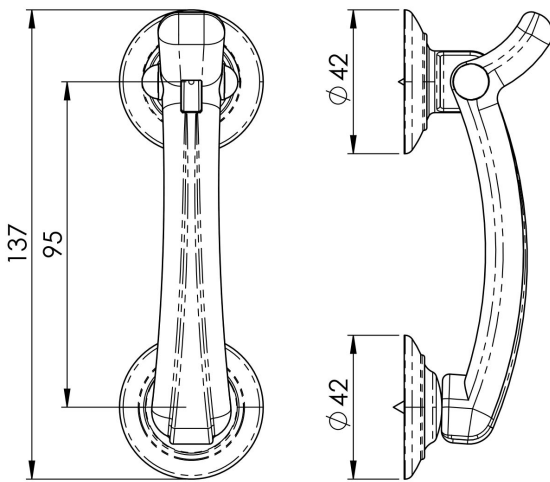

Door Knocker on Rose

M43 Range

A chunky smooth line door knocker mounted on a two round roses. The knocker has etched lines on the front accentuating the subtle contours. A modern knocker for contemporary settings. Comes with a 10 year mechanical guarantee.