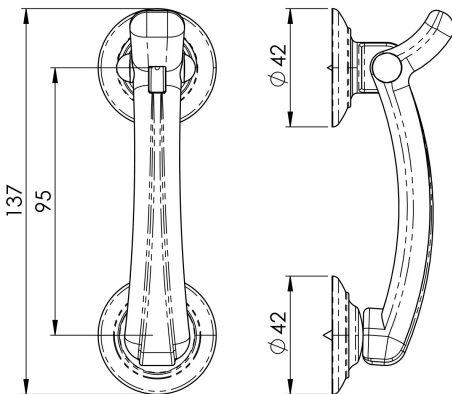

Door Knocker on Rose

M43 Range

A chunky smooth line door knocker mounted on a two round roses. The knocker has etched lines on the front accentuating the subtle contours. A modern knocker for contemporary settings. Comes with a 10 year mechanical guarantee.