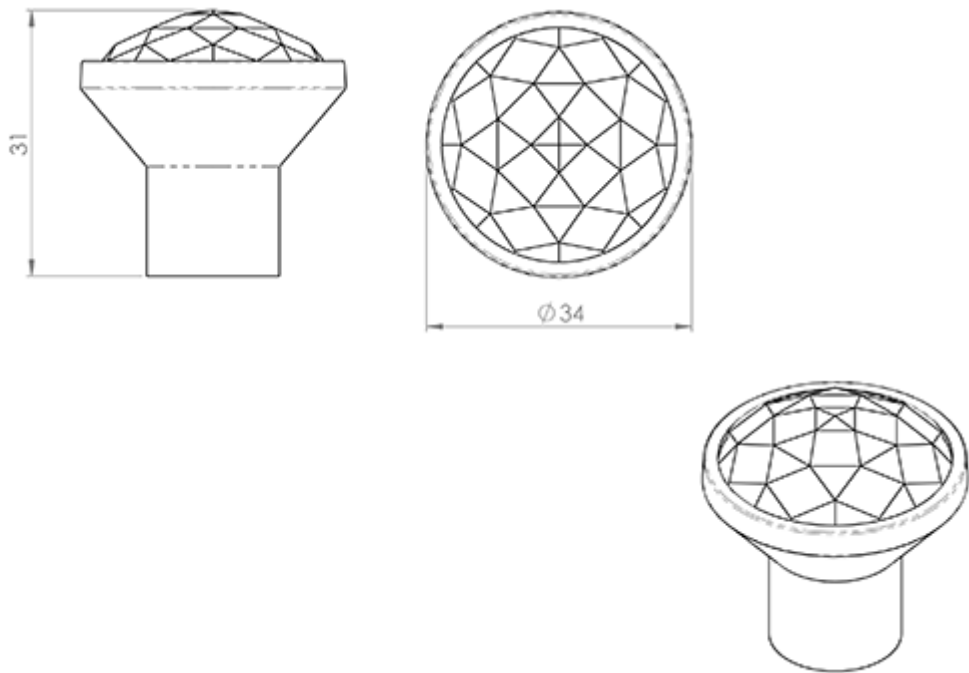

reflects the care and attention to detail in this range for those who demand uncompromising design and quality. Sophistication and style in abundance, this will look superb in any environment. Available in 2 finishes.

Technical Details

CARLISLE BRASS

FTD770C

This drawing is the property of Carlisle Brass Limited, all design rights reserved

Specification

Additional Information

Short Description	Round Crystal Knob
SKU	FTD770
Brands	Carlisle Brass
Technical	4
Line Drawings	FTD770C.PDF