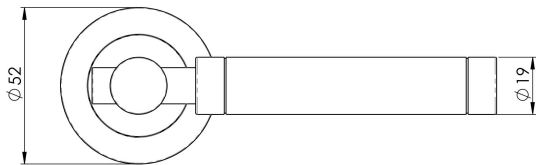

## Steelworx SWL Astoria Lever on Rose

SWL1006DUO

Lever on a concealed fix threaded rose. A stylish round bar sectional lever with a dual finish which accentuates the components in this unique modern design. Part of the Steelworx range in grade 304 Stainless Steel. Comes with a 10 year mechanical guarantee and is Fire door rated.