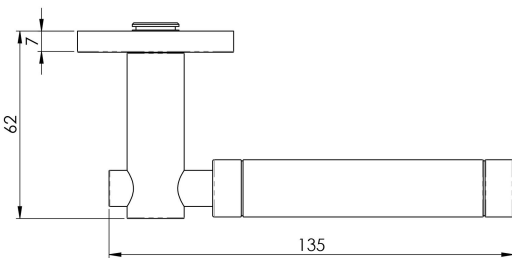

## Steelworx SWL Astoria Lever on Rose

SWL1006DUO

Lever on a concealed fix threaded rose. A stylish round bar sectional lever with a dual finish which accentuates the components in this unique modern design. Part of the Steelworx range in grade 304 Stainless Steel. Comes with a 10 year mechanical guarantee and is Fire door rated.