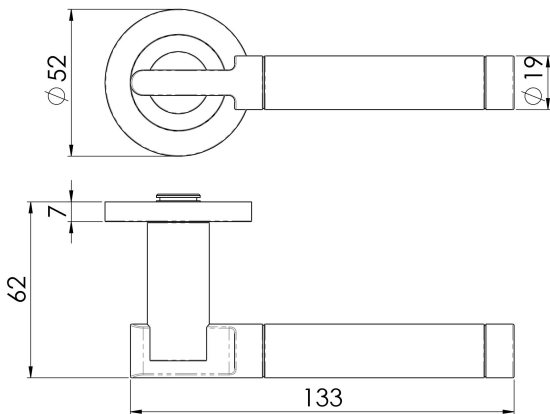

Steelworx SWL Berna Lever on Rose

SWL1010DUO

Lever on a concealed fix threaded rose. A stylish round bar sectional lever with a dual finish which accentuates the components in this unique modern design. The shaped front of the lever is inset into the stem neck. Part of the Steelworx range in grade 304 Stainless Steel.