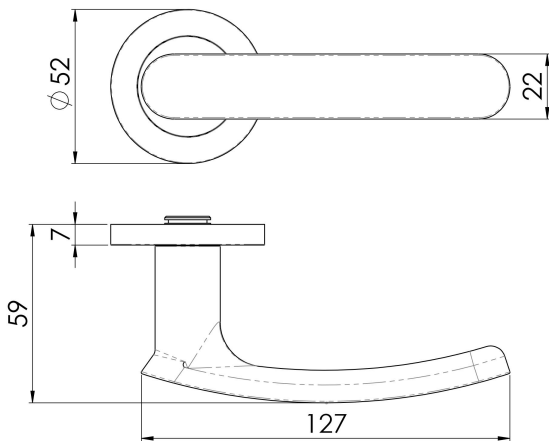

## Steelworx SWL Berlino Lever on Rose

SWL1132SSS

Lever on a concealed fix threaded rose. The bold face of the lever is slightly curved with rounded ends for safety. Part of the Steelworx range in grade 304 Stainless Steel. Comes with a 10 year mechanical guarantee and is Fire door rated.