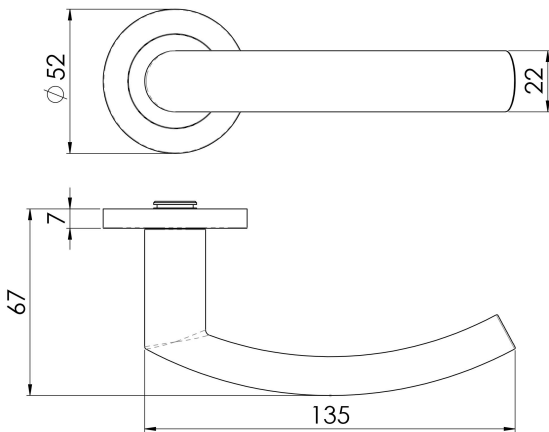

## Steelworx SWL Scimitar Lever on Rose

SWL1165SSS

Lever on a concealed fix threaded rose. The rounded lever is slightly curved making for a comfortable grip. Part of the Steelworx range in grade 304 Stainless Steel. Certified to BS EN 1906.