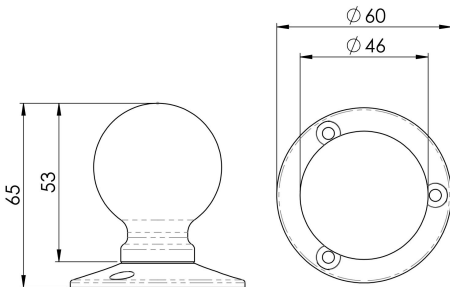

Ball Rim Knob Furniture

LF5594R

Black Antique rim knob. Round ball knob set for use with rim locks. This solid ball door knob can be a harmonious addition to a range of traditional homes. The shape allows it to be gripped easily, providing a solid and firm feel.