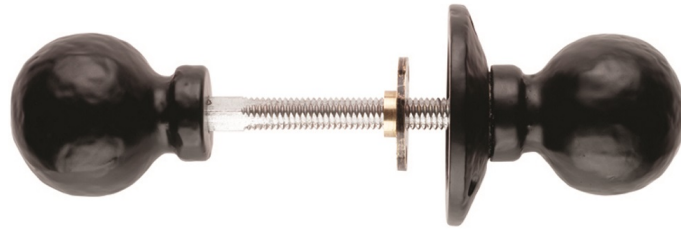

Ball Rim Knob Furniture

LF5594R

Black Antique rim knob. Round ball knob set for use with rim locks. This solid ball door knob can be a harmonious addition to a range of traditional homes. The shape allows it to be gripped easily, providing a solid and firm feel.