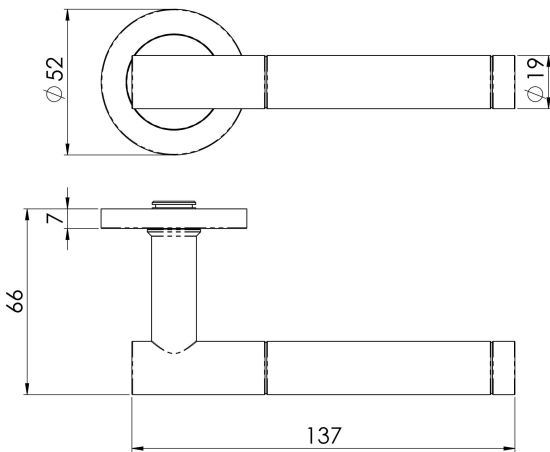

Steelworx SWL Philadelphia Lever on Rose

SWL1194

Lever on a concealed fix threaded rose. A round bar lever with a ringed design. Part of the Steelworx range in grade 304 Stainless Steel. Comes with a 10 year mechanical guarantee and is Fire door rated.