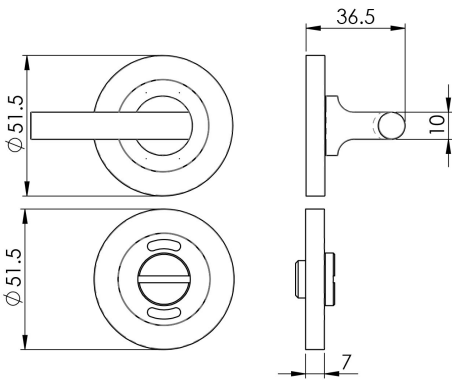

## SWL Disabled Thumbturn

SWT1025

A modern style turn and release with or without indicator to match the SWL Levers. A long cylindrical turn for easy operation with a coin release on the other side in case of emergency access and a coloured segment to signal if engaged or vacant. Part of the range in grade 304 Stainless Steel. Comes with a 10 year mechanical guarantee.