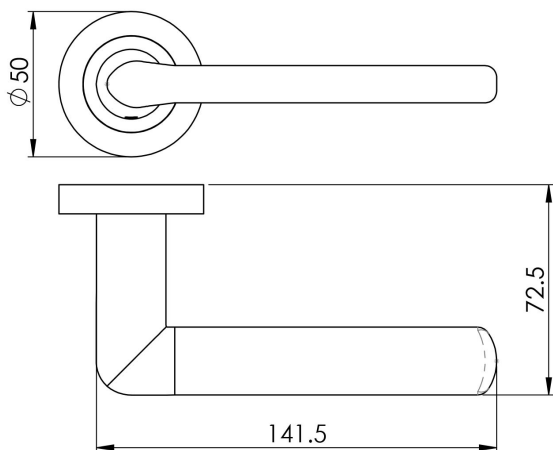

## Serozzetta Manon Lever on Rose

ZIN3144

Lever on a concealed fix 2 part screw on round rose. A slender straight lever on rose. The lever has smooth rounded edges, a minimalist design. Part of the Serozzetta Zin lever designer collection.