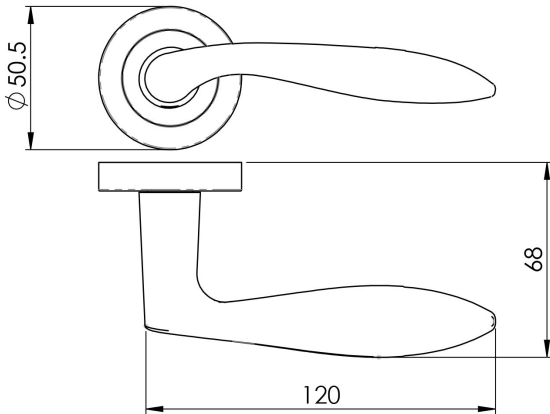

## Serozzetta Shark Lever on Rose

ZIN3131

Lever on a concealed fix 2 part screw on round rose. A smooth streamlined ergonomic lever on rose. The lever has a similar shape and profile to a shark head hence its name. Part of the Serozzetta Zin lever designer collection.