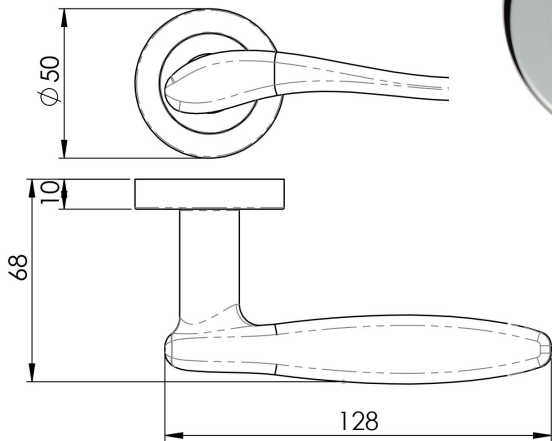

Serozzetta Marissa Lever on Rose

ZIN3140

Lever on a concealed fix 2 part screw on round rose. A smooth wave lever on rose. Part of the Serozzetta Zin lever designer collection. Comes with a 10 year mechanical guarantee and is fire door rated.