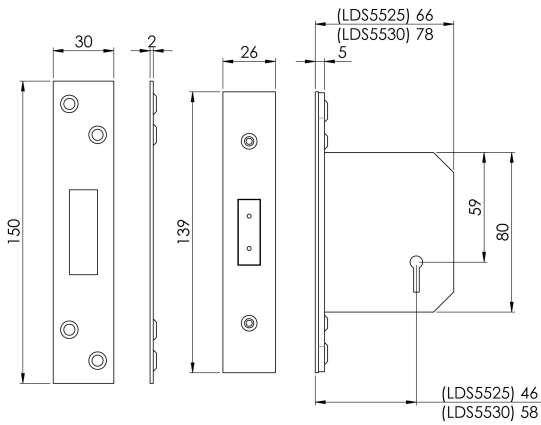

# Easi-T 5 Lever Deadlock

LDS5525

Easi-T Lever 5 Lever Deadlock in 64mm or 76mm options. Certified to BS EN 12209 Lock used as a matter of course by the national house builders. This lock provides a good degree of security and carries a 10 year mechanical guarantee. It has been CE and Certifire tested.