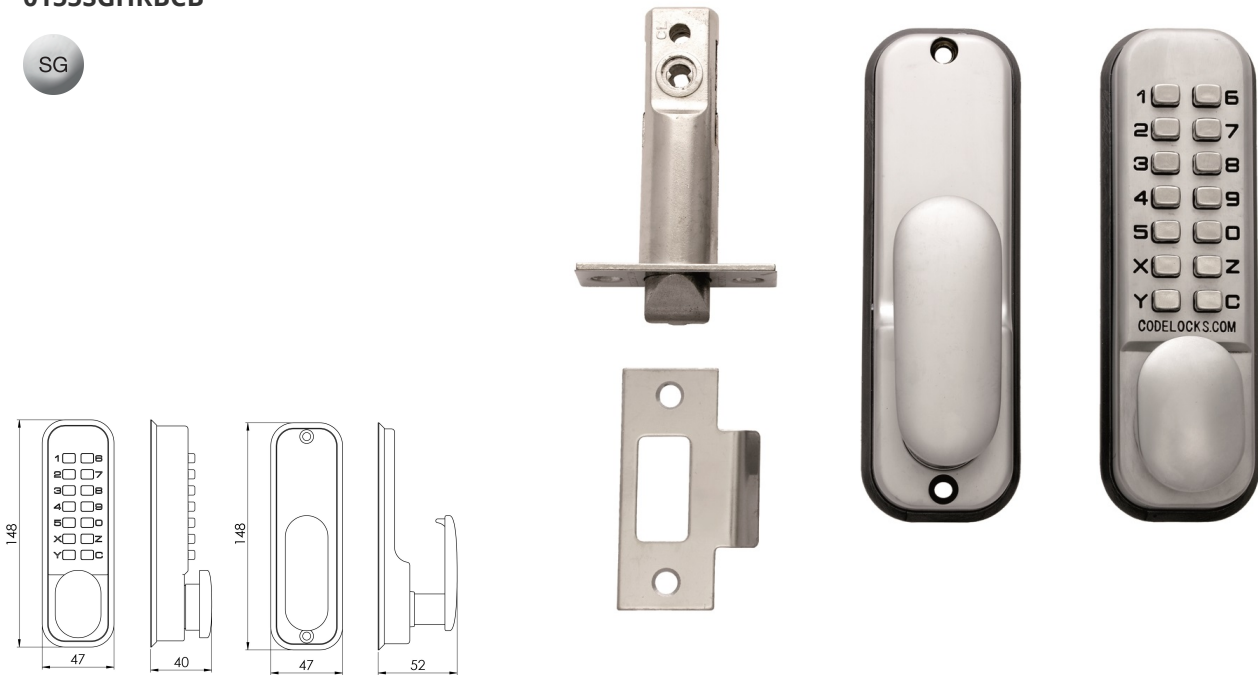

Mechanical Digital Door Lock

0155SGHRBCB

Codelock Mortice Latch with Dual Backplate A mechanical digital push button door lock providing a comprehensive range of functions for light duty entry control. Codes can be changed by following instructions provided. Dual backplate allows option of hold open or non hold open function. Comes with a 10 year mechanical guarantee.