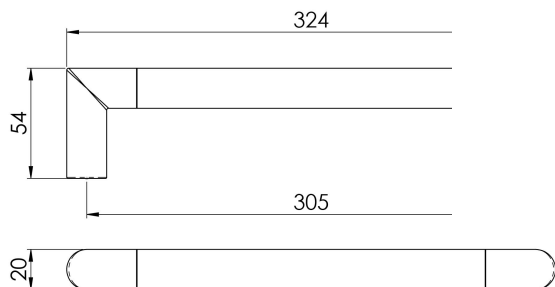

Serozzetta Trend Suited Pull Handles

PH160

A substantial 19mm Dia. round bar mitred handle on pedestal support stems. Matching levers on rose available. (SZM160).