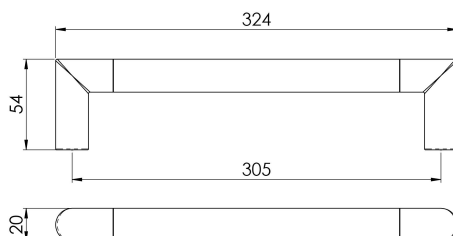

## Serozzetta Trend Suited Pull Handles

PH160

A substantial 19mm Dia. round bar mitred handle on pedestal support stems. Matching levers on rose available. (SZM160).