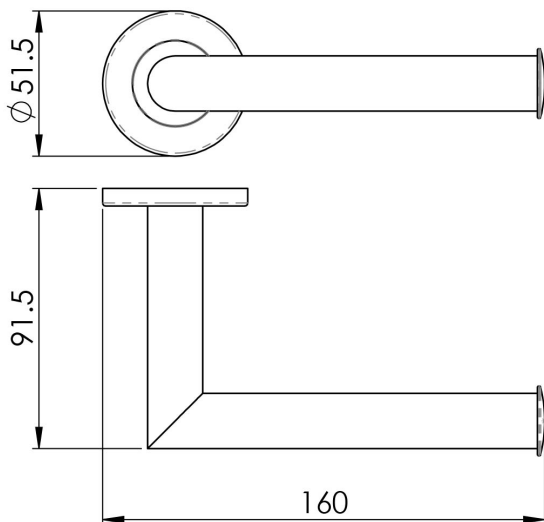

## Stainless Steel Toilet Paper Holder

LX07BSS

A simple toilet paper holder design. The mitred round bar is secured onto a concealed fix rose. DeLeau LX, a contemporary modern range of stylish bathroom fittings in Grade 316 Stainless Steel . Each component comes with fixing screws, wallplugs and concealed fixing plate.