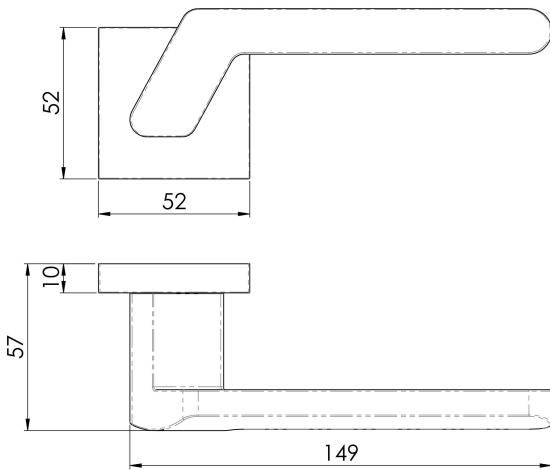

Mono Lever on Square Rose in Polished Chrome

CEB010QCP

Ultra modern design and looks make this stand out from the crowd. The lever sits on a square concealed fix 2 part rose. The lever is slightly angled away from the stem and elevated which gives it a comfortable grip and excellent torque to operate easily. Comes with a 10 year mechanical guarantee and is suitable for domestic and commercial use.