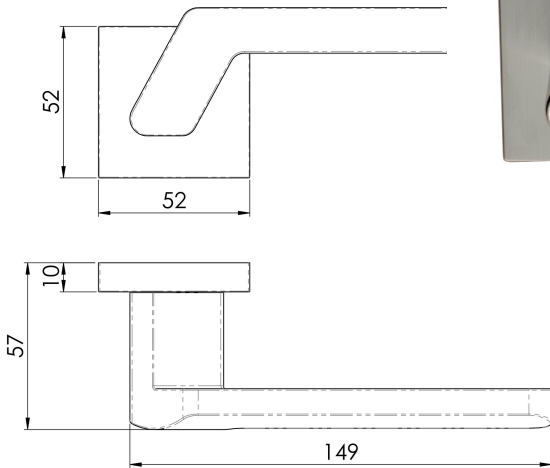

Mono Lever on Square Rose Satin Chrome

CEB010QSC

Ultra modern design and looks make this stand out from the crowd. The lever sits on a square concealed fix 2 part rose. The lever is slightly angled away from the stem and elevated which gives it a comfortable grip and excellent torque to operate easily. Comes with a 10 year mechanical guarantee and is suitable for domestic and commercial use.