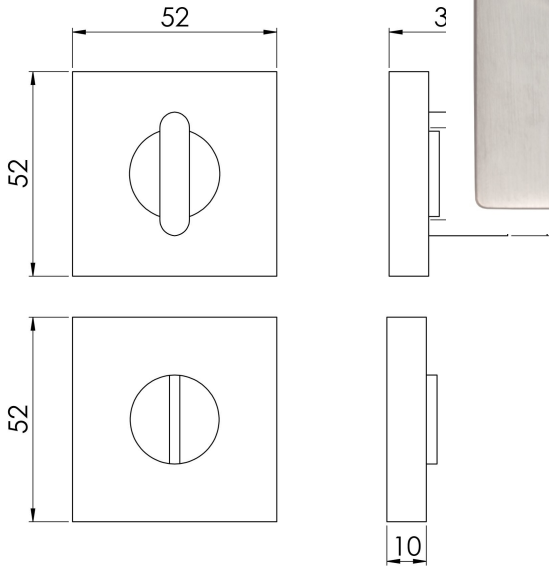

Thumbturn and Release on Square rose

CEB004QSC

Turn and release on a concealed fix 2 part square rose. The turn is petite and slender with a coin release on the other side for access in case of emergency. Compliments the Carlisle Brass lever range on a square rose. Comes with a 10-year mechanical guarantee and is fire door rated.