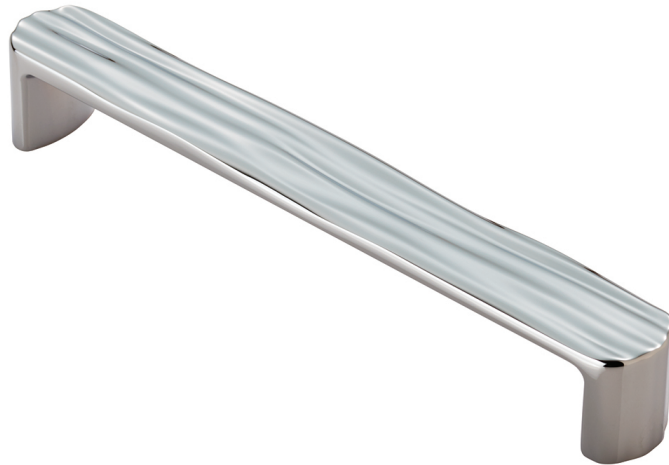

Cadurci Handle 160mm

FTD923CCP

A straight handle with a unique ripple effect on the flat face extending around the rounded ends giving a positive grip in operation. [carlislebrass.com/media/careinstruction/file/chrome](https://www.carlislebrass.com/media/careinstruction/file/chrome).