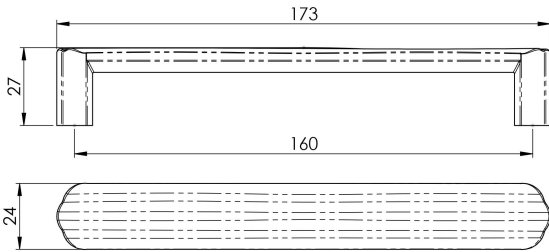

Cadurci Handle 160mm

FTD923CCP

A straight handle with a unique ripple effect on the flat face extending around the rounded ends giving a positive grip in operation. [carlislebrass.com/media/careinstruction/file/chrome](https://www.carlislebrass.com/media/careinstruction/file/chrome).