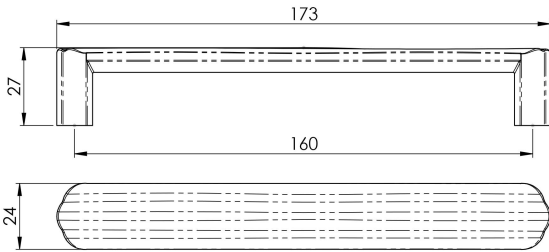

## Cadurci Handle 160mm

FTD923

A straight handle with a unique ripple effect on the flat face extending around the rounded ends giving a positive grip in operation.