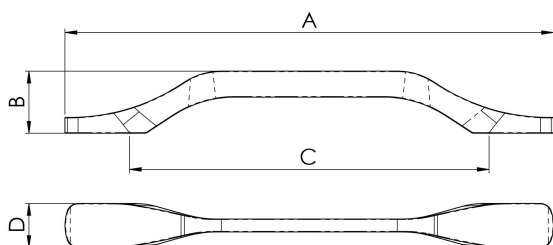

## Leuci Handle 160mm

FTD925CSN

The straight slender top curves down to the rounded flattened ends giving a robust fixing. A simple modern design and with its clean lines making it easy to maintain.