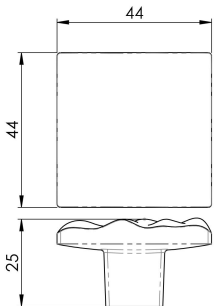

Serdi Knob 44mm

FTD929ACP

A square plate knob on a tapering square stem. The top face has a pleasing ripple effect which catches the light and makes for a comfortable and positive feel in operation.carlislebrass.com.