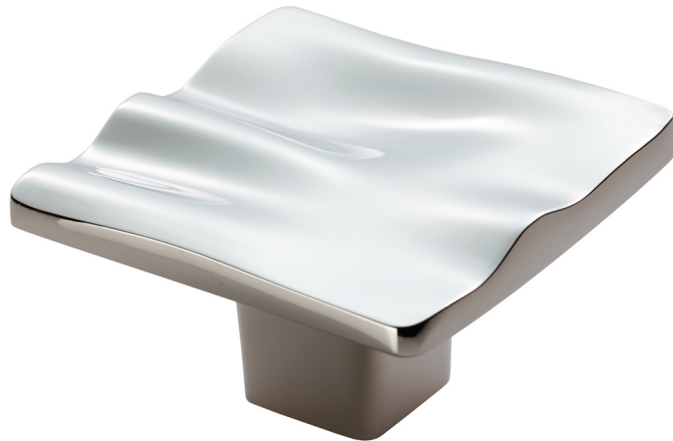

Serdi Knob 44mm

FTD929ACP

A square plate knob on a tapering square stem. The top face has a pleasing ripple effect which catches the light and makes for a comfortable and positive feel in operation.carlislebrass.com.