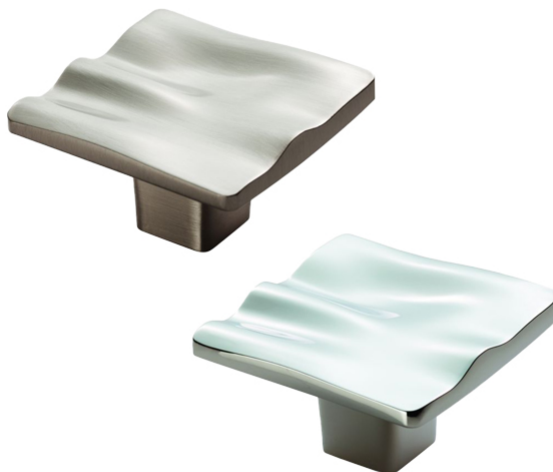

Serdi Knob

FTD929A

A square plate knob on a tapering square stem. The top face has a pleasing ripple effect which catches the light and makes for a comfortable and positive feel in operation.