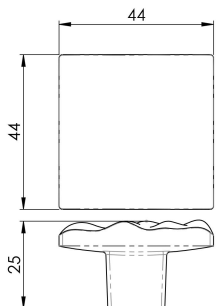

Serdi Knob

FTD929A

A square plate knob on a tapering square stem. The top face has a pleasing ripple effect which catches the light and makes for a comfortable and positive feel in operation.