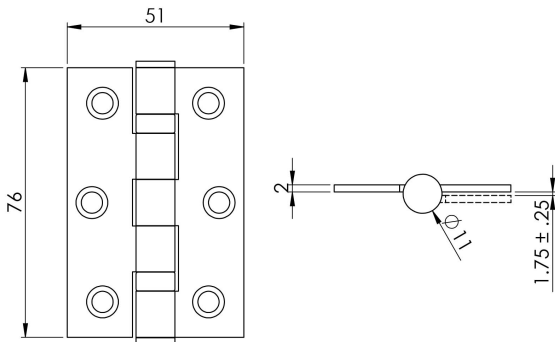

Ball Bearing Hinge Non Grade

HIN1322SNP

Ball bearing hinges have always been very popular for their smooth operation, durability, long lasting design and ability to carry heavier loads than washered hinges. Suitable for standard internal residential doors a pair of hinges is adequate; however fitting 3 hinges per door has its advantages. It will look aesthetically pleasing and from a practical viewpoint it helps spread the load evenly and will help to overcome twisting or warping. This can sometimes happen to doors over a period of time where heat and moisture are a factor.