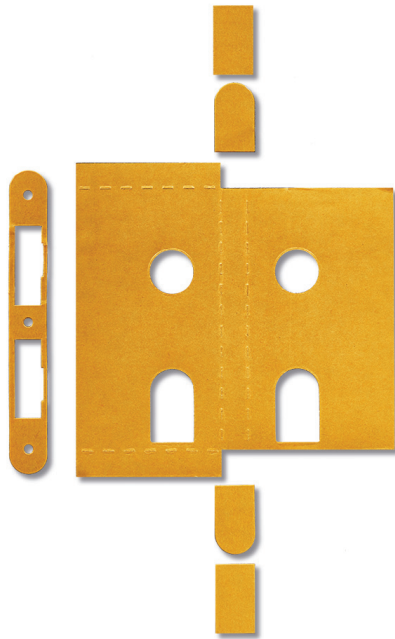

Intumescent Lock Kit

Universal UK Intumescent Kits for Sashlock, Deadlock, Din Lock, c/w Strike Plate S/A FD30/60

Eurospec Universal UK Intumescent Din Lock, Sashlock & Deadlock Fire Kits C/W Strike Plates S/A FD30/60