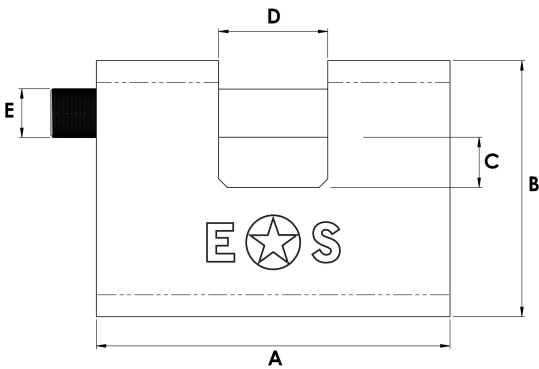

## Closed Shackle Armoured Steel Padlock Keyed to Differ 80mm

CYPLB3080SS/BP

80mm Full clad armoured steel body. Keyed to Differ.  
Hardened steel plate shackle. Supplied with 3 brass keys.