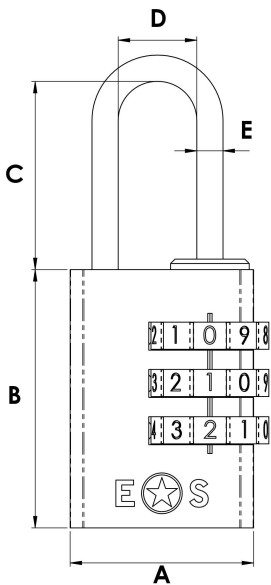

Side Wheel Combination Padlock

CYPLC10

20mm or 30mm Side Wheel Combination Padlock. Brass body. Comes with a 10 year mechanical guarantee. Suitable for domestic use.