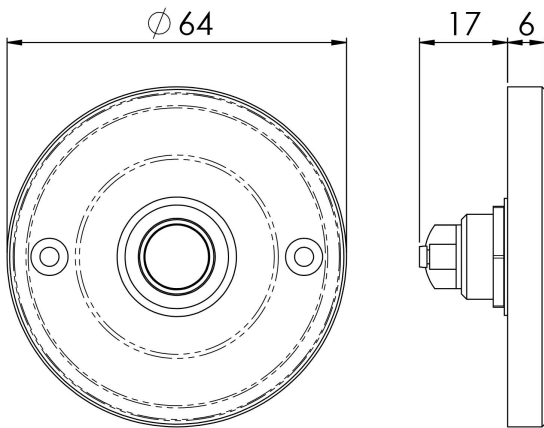

Round Bell Push

AQ30 Range

A classical and sophisticated bell push. The undulating curves on the plate make this stand out from the ordinary. Comes with a 10 year mechanical guarantee.