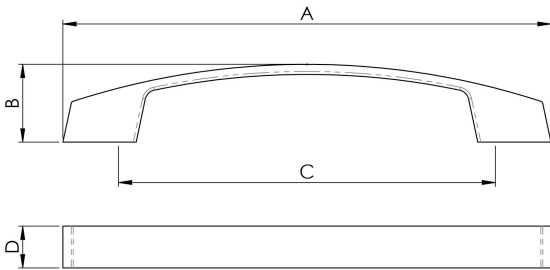

Bridge Handle 128mm

FTD3165BSN

A gently curving flat front handle on robust end supports.
Practical and easy to maintain.