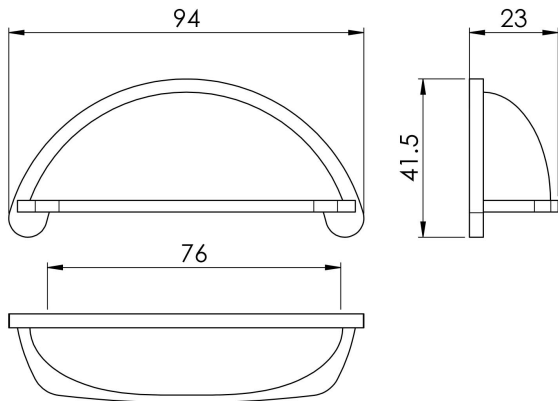

## Cottage Cup Pull

FTD557

A traditional style but given a modern uplift with its sleek surface and the stepped border accentuating the outline of the cup this will look good in any modern environment. Part of the Fingertip Cup Pull Range.