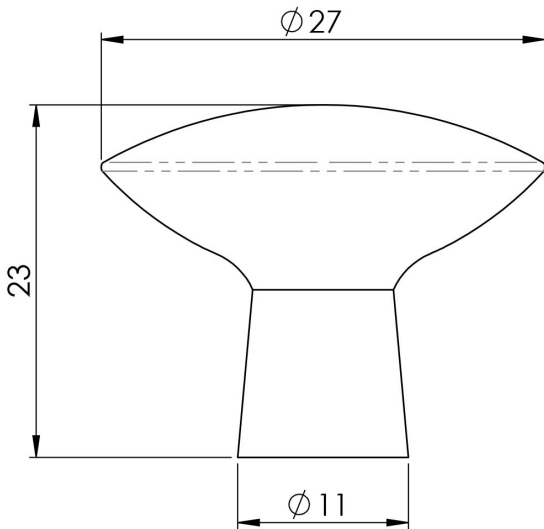

Disc Knob 27mm

FTD523SN

Disc shaped knob on a tapered stem reminiscent of a mushroom shape. This provides a comfortable grip and easy pull in operation.