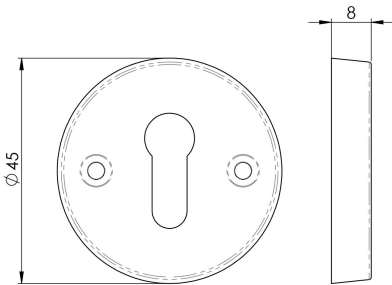

Standard Profile Escutcheon

AA345SN

Open plain face fix Standard lock profile escutcheon on a robust 8mm deep base.