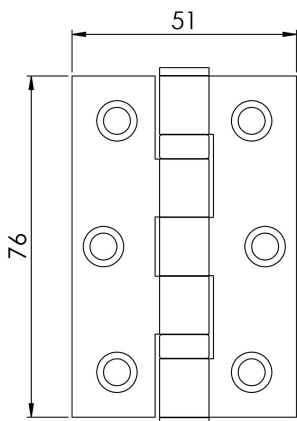

Grade 7 Ball Bearing Hinge

HIN1322 Grade 7

- BS EN 1935:2002 (2-7-2-1-1-0-0-7)
- CE Marked (CE2812)
- UKCA Marked (1121)
- 40KG Max door mass loading (with 3 Hinges)
- 10-Year Mechanical Guarantee
- Suitable for use on a FD30 EL30 fire rated door when fitted with the appropriate Intumescent (INTLP7)