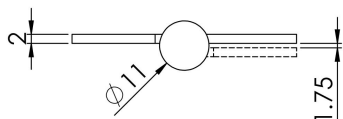

Grade 7 Ball Bearing Hinge

HIN1322 Grade 7

- BS EN 1935:2002 (2-7-2-1-1-0-0-7)
- CE Marked (CE2812)
- UKCA Marked (1121)
- 40KG Max door mass loading (with 3 Hinges)
- 10-Year Mechanical Guarantee
- Suitable for use on a FD30 EL30 fire rated door when fitted with the appropriate Intumescent (INTLP7)