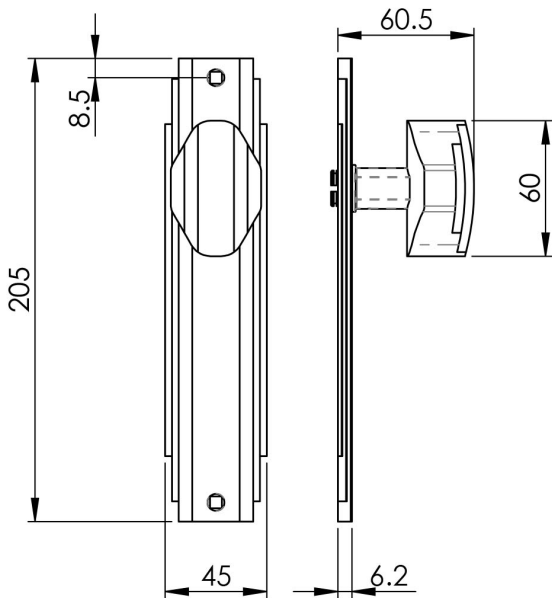

## Art Deco Knob on Latch Backplate

ADR022CP

Knob on latch backplate. The knob has stepped lines and an angular cut at either end and with this detailing repeated on the backplate easily captures the essence of the Art-Deco era. The Art Deco range of handles and accessories are simply breathtaking in their sophistication and simply ooze elegance, charm and style. Art Deco never goes out of fashion and they will look absolutely stunning in either traditional or contemporary settings.