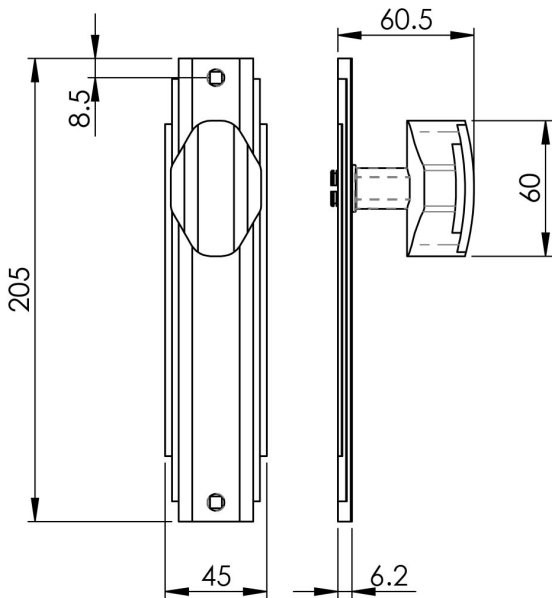

## Art Deco Knob on Latch Backplate

ADR022SN

Knob on latch backplate. The knob has stepped lines and an angular cut at either end and with this detailing repeated on the backplate easily captures the essence of the Art-Deco era. The Art Deco range of handles and accessories are simply breathtaking in their sophistication and simply ooze elegance, charm and style. Art Deco never goes out of fashion and they will look absolutely stunning in either traditional or contemporary settings.