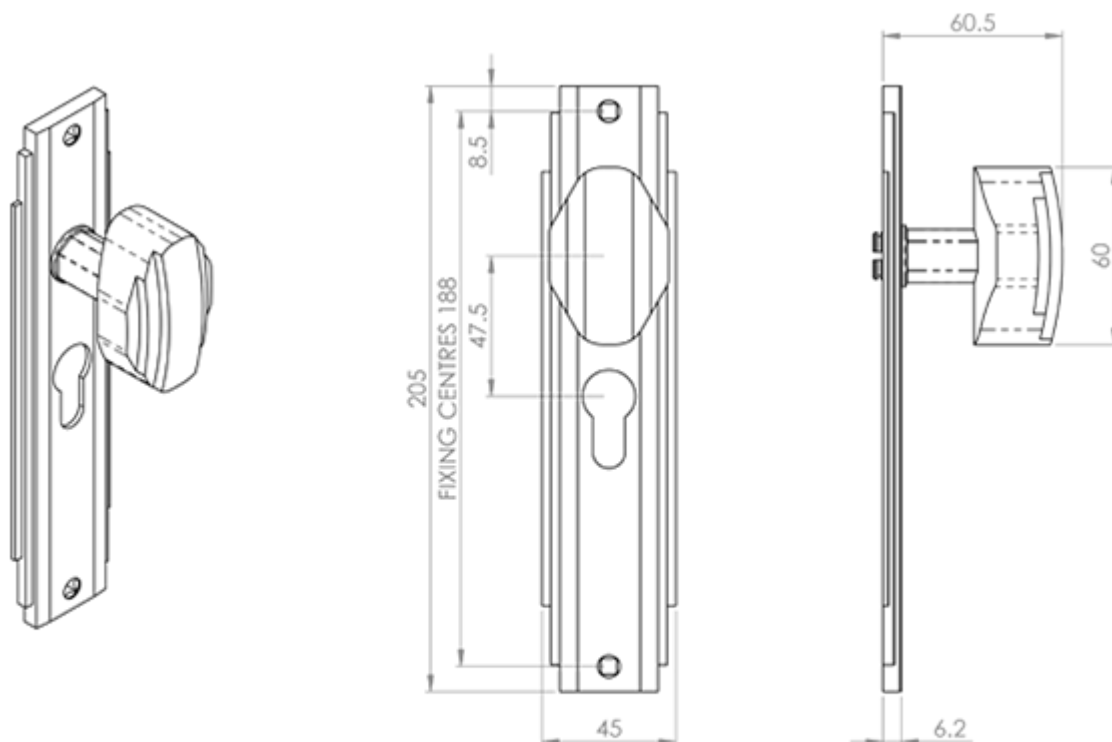

backplate easily captures the essence of the Art-Deco era. The Art Deco range of handles and accessories are simply breathtaking in their sophistication and simply ooze elegance, charm and style. Art Deco never goes out of fashion and they will look absolutely stunning in either traditional or contemporary settings. The initiative from the outset was to achieve quality and excellence in design and the attention to detail reflects this high standard has certainly been realised throughout from conception to the finished product.. This product will appeal to specifiers and property owners alike who demand uncompromising quality.

For doors thicker than 35mm you need [SPS85CP](#) or [SPS85SN](#).

Technical Details

© CARLISLE BRASS

ADR021Y

This drawing is the property of Carlisle Brass Limited, all design rights reserved

Specification