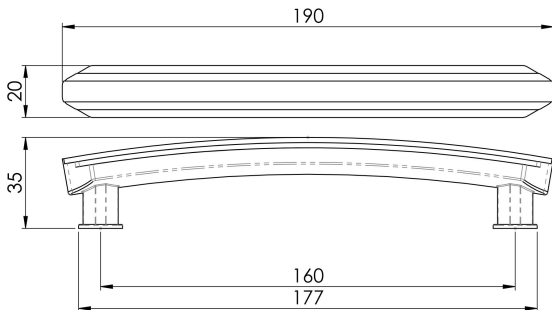

Art Deco Handle

ADR502CCP

160mm Art Deco Handle. The Art Deco range of handles and accessories are simply breathtaking in their sophistication and simply ooze elegance, charm and style. Art Deco never goes out of fashion and they will look absolutely stunning in either traditional or contemporary settings. The initiative from the outset was to achieve quality and excellence in design and the attention to detail reflects this high standard has certainly been realised throughout from conception to the finished product.